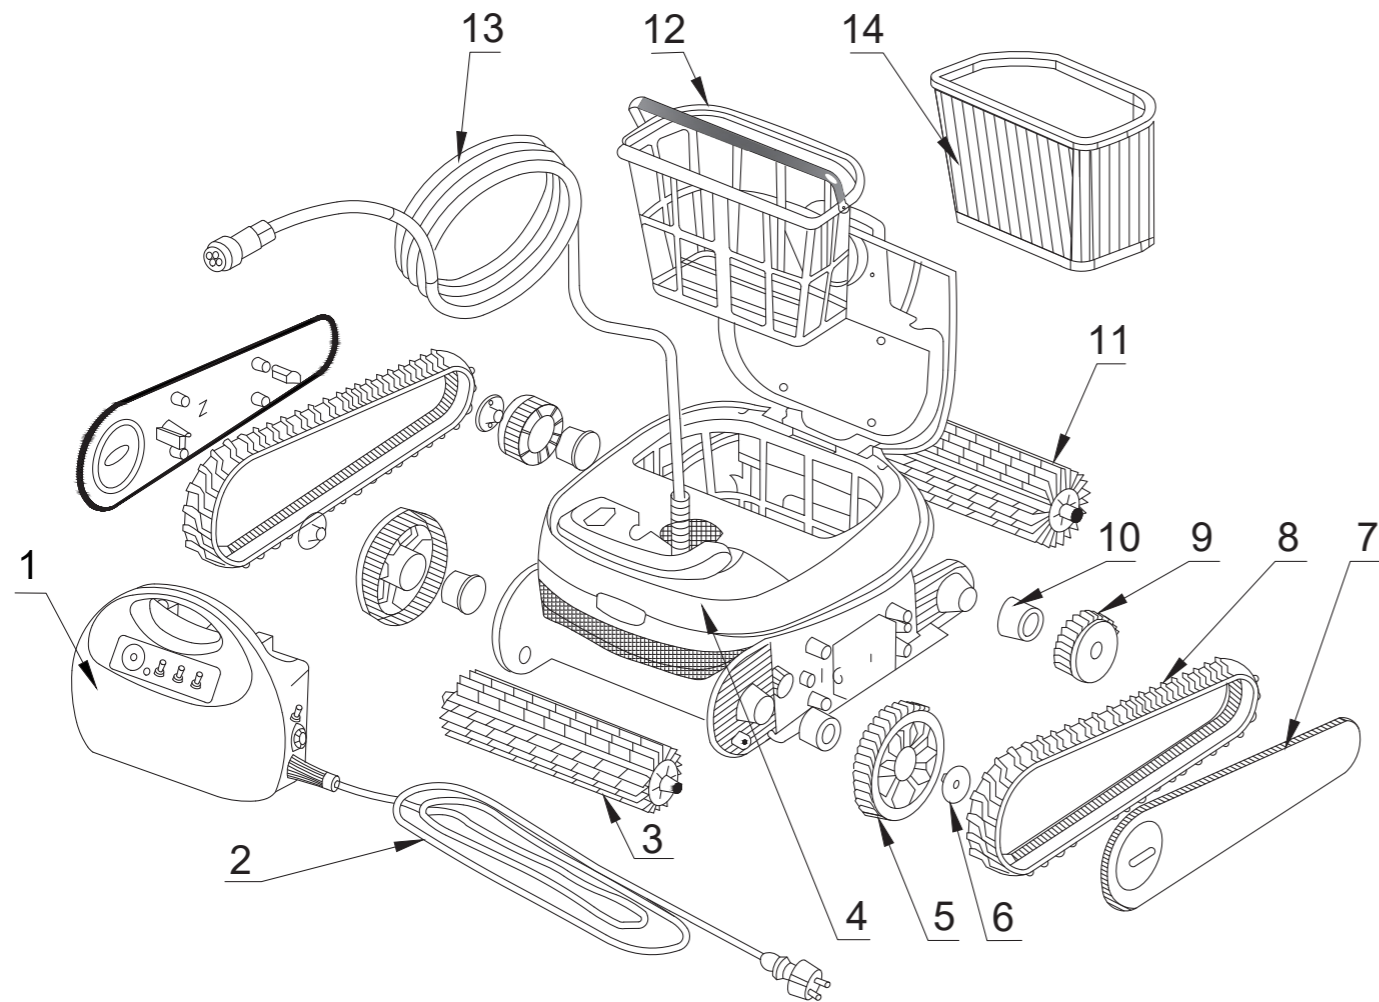

7033078 / 7031319 - FLOTIDE ROBOT POOL CLEANER TYPE XR2

7033078 / 7031319 - FLOTIDE ROBOT POOL CLEANER TYPE XR2

NR.	DESCRIPTION	PART NR.
1+2	Controller box including power cord	7032346
2	Power cord for controller box	7032347
2a	Power cord UK plug for controller box	7033431
3	Small wheel brush	7032348
4	Main house	7032349
5	Drive wheel	7032350
6	Drive wheel fixing block	7032351
7	Side panel	7032352
8	Drive belt	7032353
9	Driven wheel	7032354
10	Sleeve	7032355
11	Wheel brush	7032356
12	Filter basket	7032357
13	Floating cable	7032358
14	Filter paper core	7032359